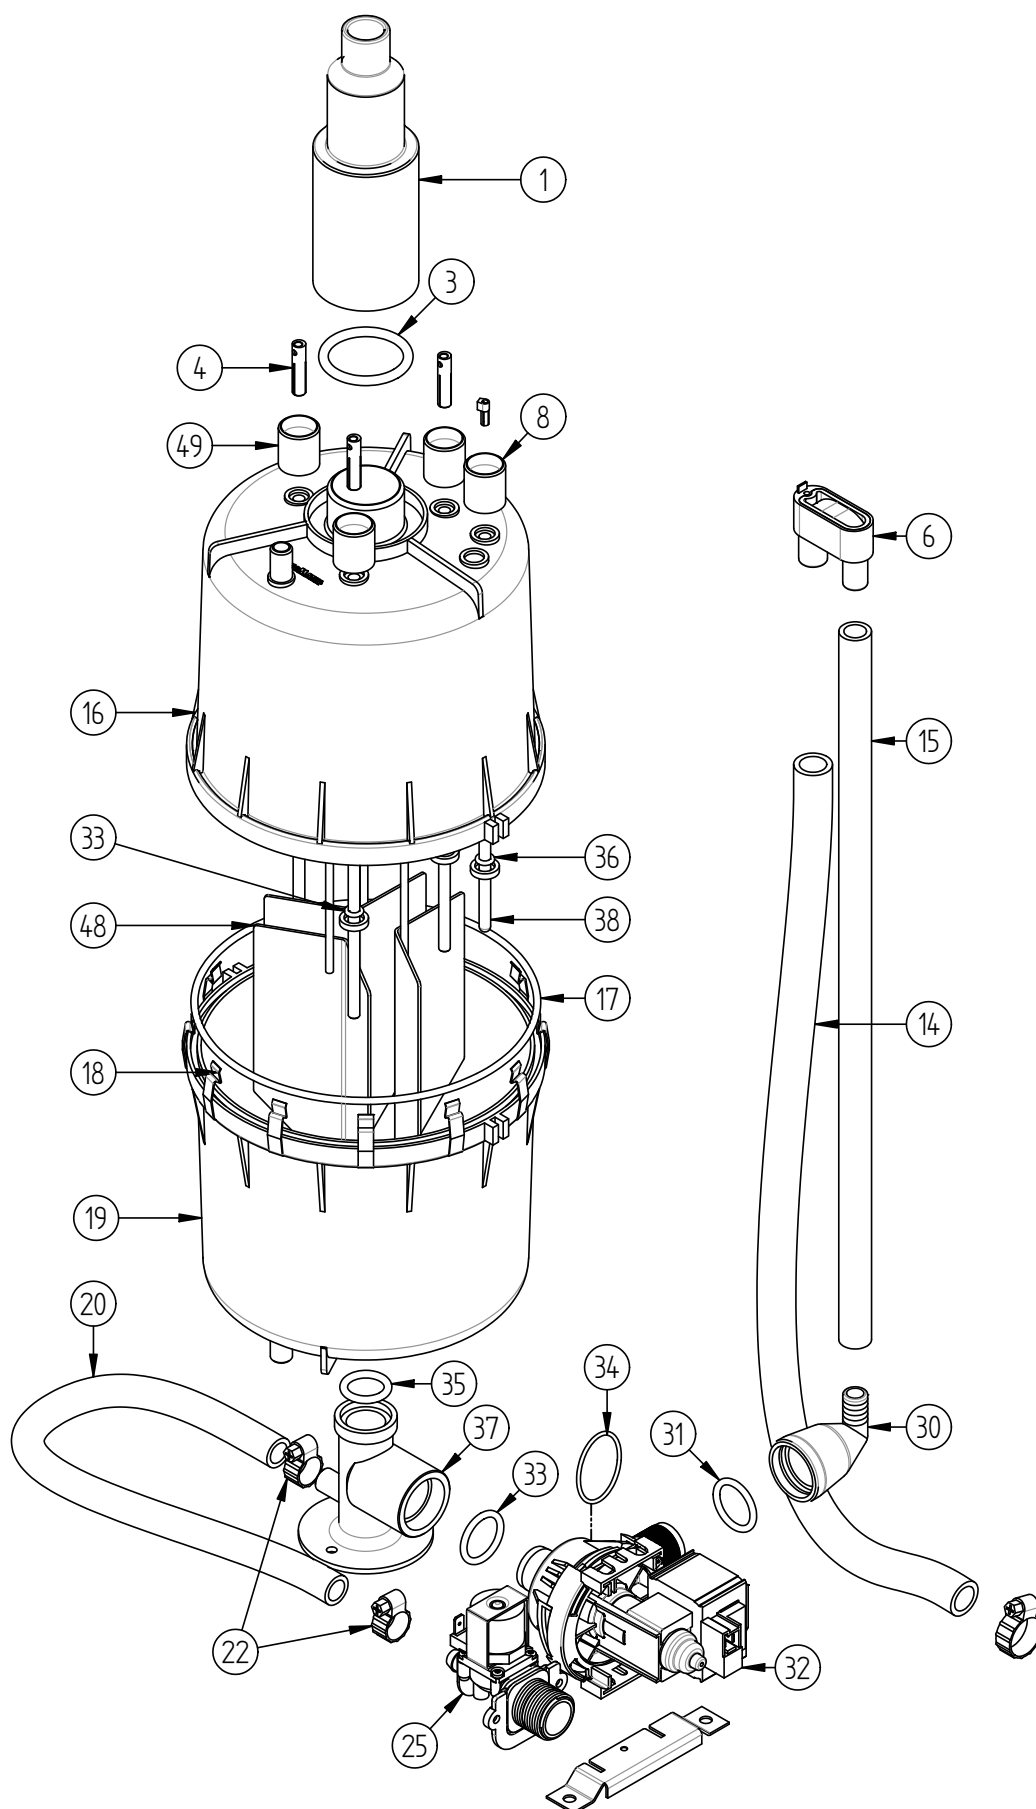

12. Exploded view

11. Spare parts

*	KitE02	KitE06	KitE10	KitE15	KitE20	Article No.	Description
Steam generation							
16	1					SP-01-00000	Steam cylinder CY02 complete
16		1				B-3216067	Steam cylinder CY04 complete for 380-415V/3
16		1				B-3216119	Steam cylinder CY04 complete for 220-240V/1/N
16			1			SP-03-00000	Steam cylinder CY08 complete
16				1		SP-04-00002	Steam cylinder CY17 complete with 3 electrodes
16					1	SP-04-00000	Steam cylinder CY17 complete with 3 electrodes
48	1					B-3204043	Electrodes without hand nuts, set=2pcs
48		1				B-3216063	Electrodes without hand nuts, set=3pcs
48		1				B-3216053	Electrodes without hand nuts, set=3pcs
48			1			B-3204021	Electrodes without hand nuts, set=3pcs
48				1		B-2204087	Electrodes without hand nuts, set=3pcs
48					1	B-2206221	Electrodes without hand nuts, set=3pcs
38	1					B-3204047	Sensor electrode without hand nut
38		1				B-3204039	Sensor electrode without hand nut
38			1			B-3204029	Sensor electrode without hand nut
38				1	1	B-2204073	Sensor electrode without hand nut
49	1					B-2207099	Hand nuts M6 for cylinder CY2, set=2pcs
49		1	1			B-2207101	Hand nuts M6 for cylinder CY04 and CY08, set=3pcs
49				1	1	B-2207103	Hand nuts M8 for cylinder CY17, set=3pcs
8	1	1	1	1	1	E-2204202	Hand nut M6, grey, for sensor electrode
18	1	1	1	1	1	B-3216021	Cylinder flange clamps, set=24pcs
37	1	1	1			E-3220002	Cylinder base
37				1	1	E-2206090	Cylinder base
1	1	1				E-3221000	Adapter for Steam hose DN25
1			1	1		E-2209018	Adapter for Steam hose DN25
1					1	E-2209008	Adapter for Steam hose DN40
	1					AC-01-00000	O-ringset (Pos. 3, 17, 31, 33, 34, 35, 36)
		1				B-3216071	O-ringset (Pos. 3, 17, 31, 33, 35, 36)
			1			AC-03-00000	O-ringset (Pos. 3, 17, 31, 33, 34, 35, 36)
				1	1	AC-04-00000	O-ringset (Pos. 3, 17, 31, 33, 34, 35, 36)
Water feed							
25	1	1	1			B-2304251	Solenoid valve, SL 1,1l/min, 220-240V, 0,2 - 10bar, with mounting set
25				1	1	B-2304253	Solenoid valve, SL 2,3l/min, 220-240V, 0,2 - 10bar, with mounting set
20	0.4	0.4	0.4	0.5	0.5	E-2604002	Connecting hose solenoid valve - cylinder base [m]
22	3	3	3	3	3	E-8501064	Hose clamp 12-22mm
Water drain							
	1	1	1	1	1	B-2425005	Drain hose system (Pos. 6, 14, 15, 30, 31)
32	1	1	1	1	1	B-2404027	Drain pump without mounting set, with 2 o-rings