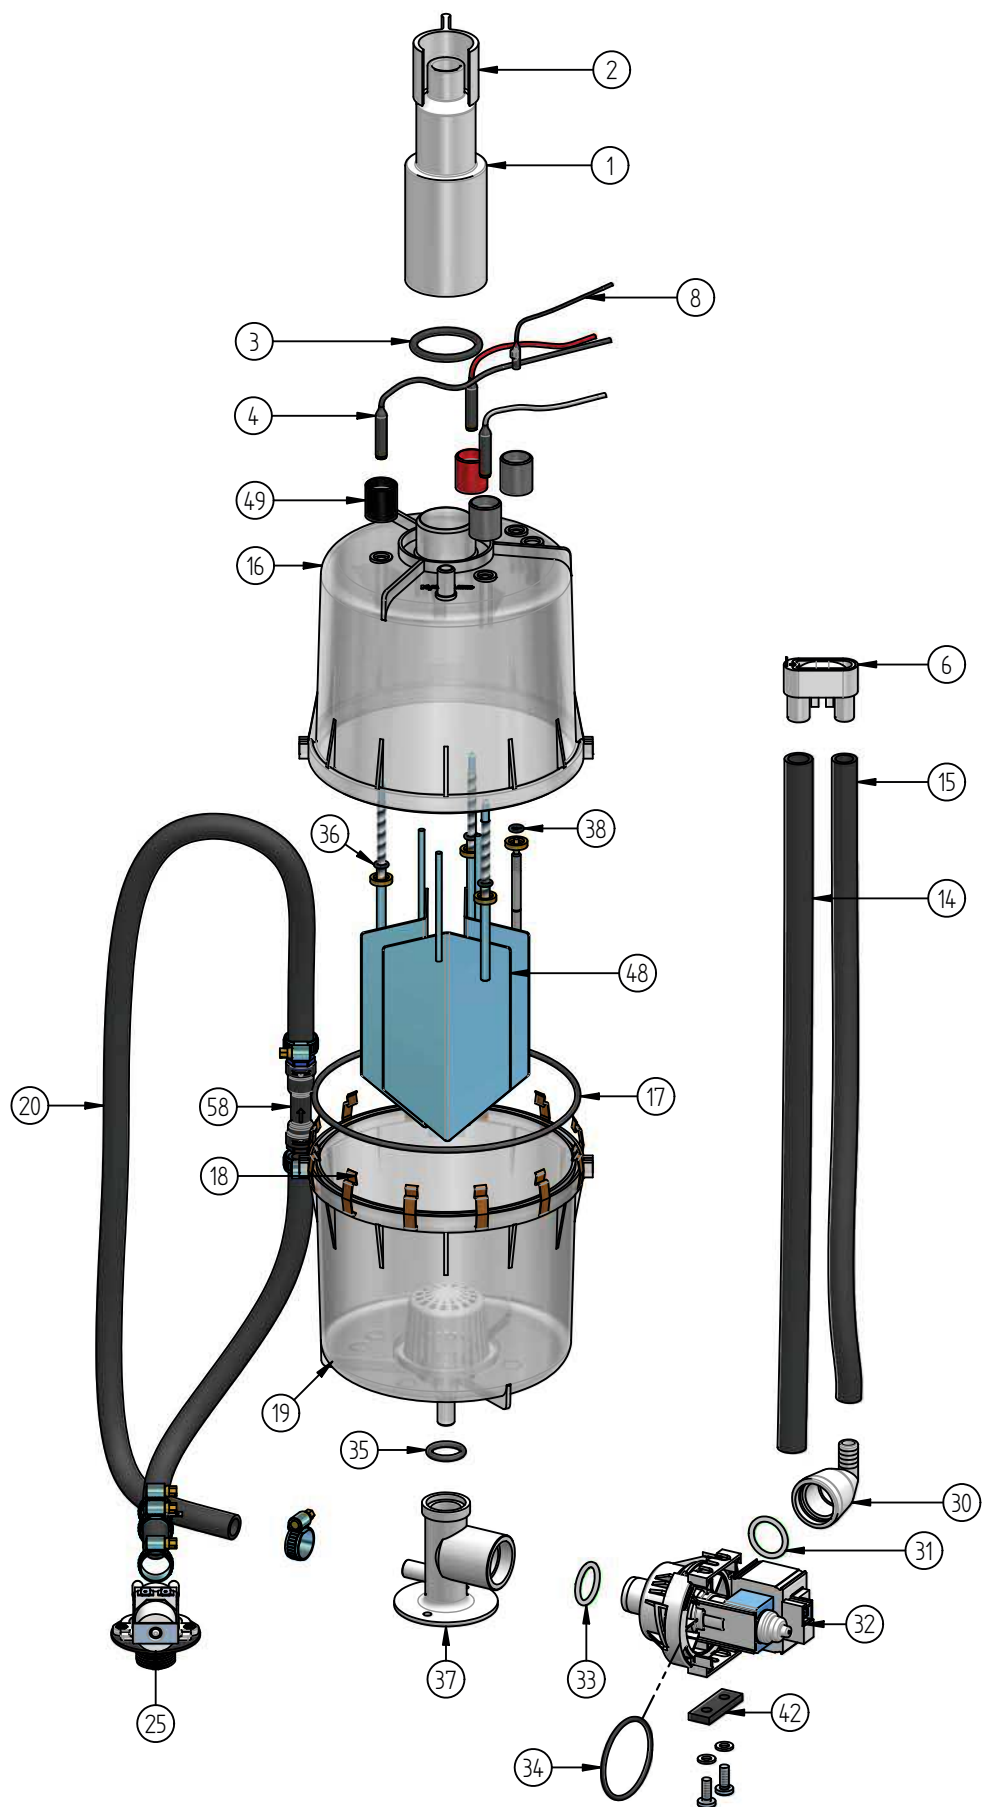

## 14. Spare Parts

*	SLE02	SLE05 SLE10	SLE20	SLE30	SLE45	SLE65	Article No.	Description
<b>Steam generation</b>								
	1							Steam cylinder CY2 compl.
16		1					SP-03-00000	Steam cylinder CY08 compl.
16			1				SP-04-00000	Steam cylinder CY17 compl. with 3 electrodes
16				1			SP-04-00100	Steam cylinder CY17 compl. with 6 electrodes
16					1	1	SP-06-00000	Steam cylinder CY08 compl.
	1							Electrodes without hand nuts, set=2pc.
48		1					B-3204021	Electrodes without hand nuts, set=3pc.
48			1				B-2206221	Electrodes without hand nuts, set=3pc.
48				1			B-2204089	Electrodes without hand nuts, set=6pc.
48					1	1	B-2204091	Electrodes without hand nuts, set=6pc.
	1							Sensor electrode without hand nut
10		1					B-3204029	Sensor electrode without hand nut
10			1	1	1	1	B-2204073	Sensor electrode without hand nut
	1						B-2207099	Hand nuts M6 for cylinder CY2, set=2pc.
49		1					B-2207101	Hand nuts M6 for cylinder CY08, set=3pc.
49			1				B-2207103	Hand nuts M8 for cylinder CY17, set=3pc.
49				1			B-2207105	Hand nuts M8 for cylinder CY17, set=6pc.
49					1	1	B-2207107	Hand nuts M10 for cylinder CY457, set=6pc.
8	1	1	1	1	1	1	E-2204202	Hand nut M6, grey, for sensor electrode
18	1	1	1	1	1	1	B-3216021	Cylinder flange clamps, set=24pc
37	1	1					E-3220002	Cylinder base
37			1	1	1	1	E-2206090	Cylinder base
	1	1					B-2214023	Mounting set for cylinder base
			1	1	1	1	B-3216023	Mounting set for cylinder base
	1						E-3221000	Adapter for Steam hose
1		1					E-2209018	Adapter for Steam hose
1			1	1	1	1	E-2209008	Adapter for Steam hose
	1						E-3221004	Clip for adapter
2		1	1	1	1	1	E-2209002	Clip for adapter
	1						AC-01-00000	O-ringset (Pos. 3, 17, 31, 33, 34, 35, 36, 38)
		1					AC-03-00000	O-ringset (Pos. 3, 17, 31, 33, 34, 35, 36, 38)
			1				AC-04-00000	O-ringset (Pos. 3, 17, 31, 33, 34, 35, 36, 38)
				1			AC-04-00100	O-ringset (Pos. 3, 17, 31, 33, 34, 35, 36, 38)
					1	1	AC-06-00000	O-ringset (Pos. 3, 17, 31, 33, 34, 35, 36, 38)
<b>Water feed</b>								
25	1	1					WF-03-00010	Solenoid valve, SL 1,1l/min, 220-240V, 0,2 - 10bar, with mounting set
25			1	1			WF-04-00010	Solenoid valve, SL 2,3l/min, 220-240V, 0,2 - 10bar, with mounting set
25					1	1	WF-06-00010	Solenoid valve, SL 3,4l/min, 220-240V, 0,2 - 10bar, with mounting set
20	0,9	0,9	1,6	1,6	1,6	1,6	E-2604002	Connecting hose solenoid valve - cylinder base [m]
23	1	1	1	1	1	1	E-2304080	Bush for earthing
58	1	1	1	1	1	1	E-2604094	Double check valve
22	6	6	6	6	6	6	E-8501064	Hose clamp 12-22mm
56	1	1	1	1	1	1	B-2304031	Hose for water connection, 0,6m, 3/4" cap nuts on both sides
<b>Water drain</b>								
	1	1					B-2425005	Pump-drain-hose-system (Pos. 6, 14, 15, 30, 31)
			1	1	1	1	B-2425009	Pump-drain-hose-system (Pos. 6, 14, 15, 30, 31)
32	1	1	1	1	1	1	B-2404027	Drain pump without mounting set, with 2 o-rings
42	1	1	1	1	1	1	B-2424014	Mounting set for drain pump