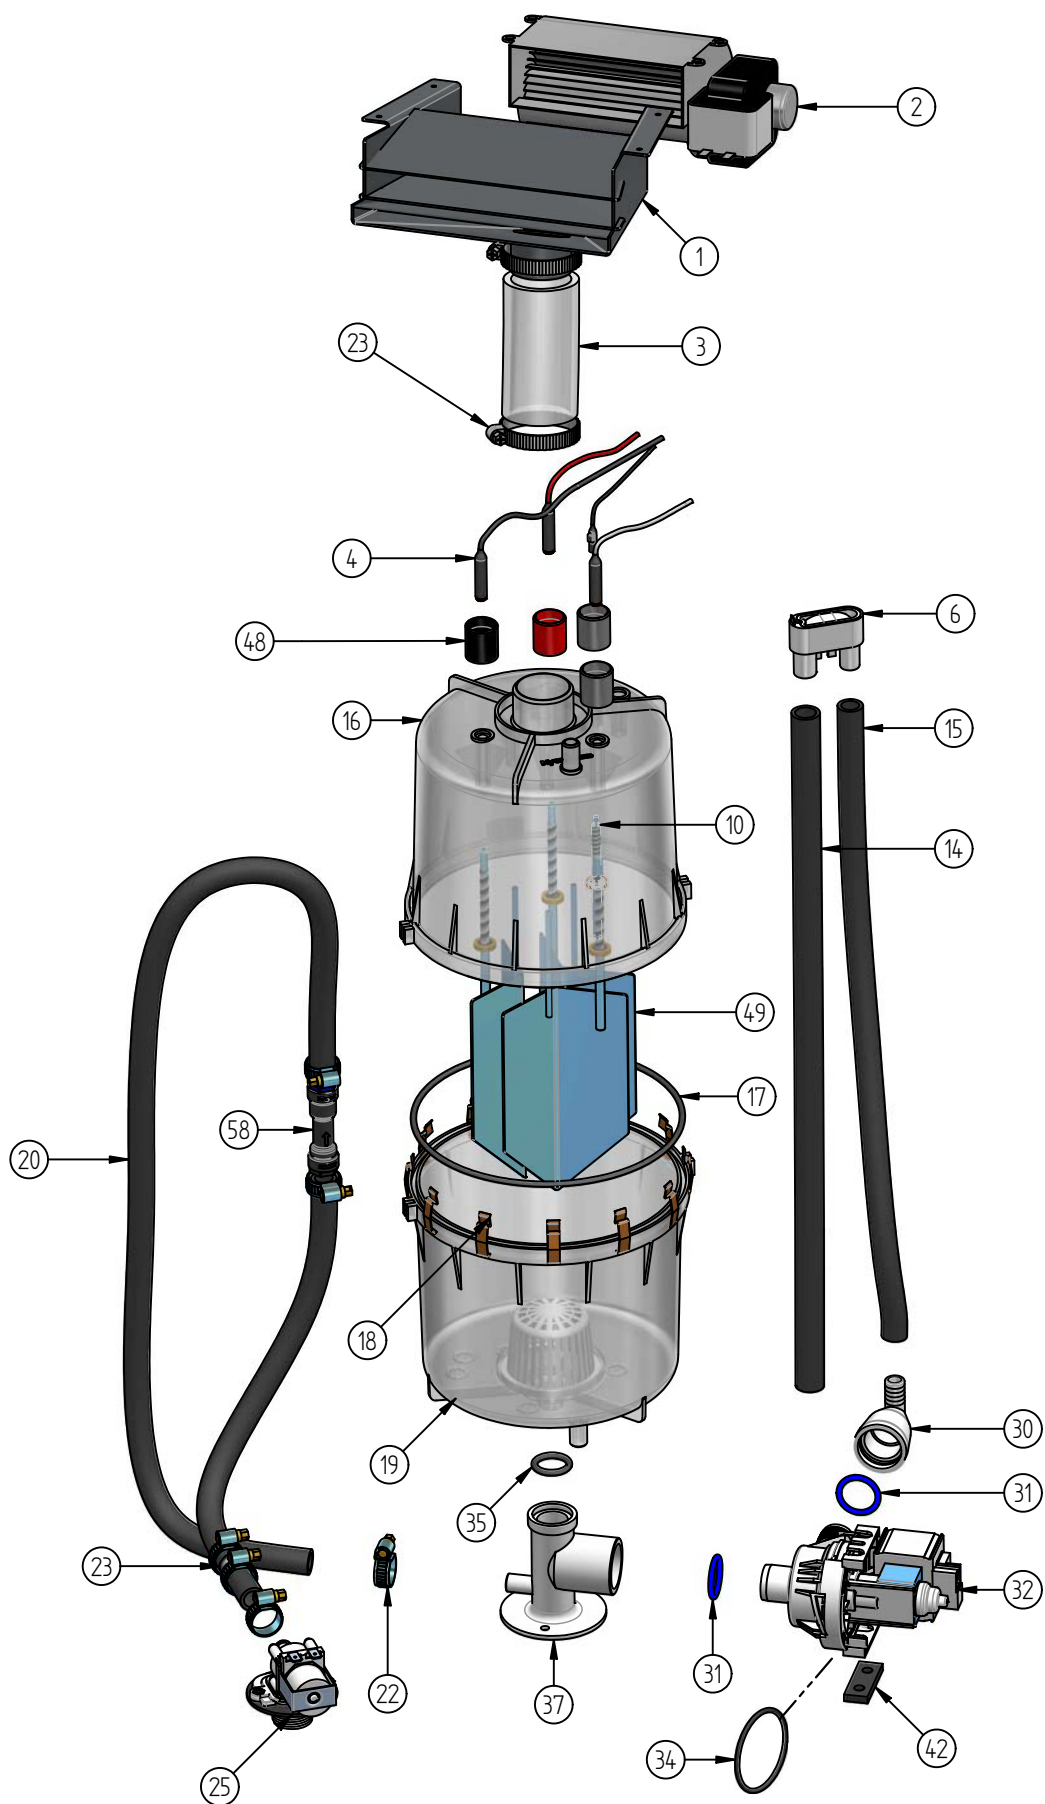

13. Exploded view

14. View of housing

12. Spare Parts

*	MSE05 MSE10	Article No.	Description
Steam generation			
1	1	HS-83-00012	Nozzle
2	1	E-3117014	Tangential blower
3	1	E-9601022	Connection hose, cylinder-nozzle
16	1	SP-03-00000	Steam cylinder CY08 complete
49	1	B-3204021	Electrodes without hand nuts, set=3pcs
10	1	B-3204029	Sensor electrode without hand nut
48	1	B-2207101	Hand nuts M6 for cylinder CY08, set=3pcs
8	1	E-2204202	Hand nut M6, grey, for sensor electrode
18	1	B-3216021	Cylinder flange clamps, set=24pcs
37	1	E-3220002	Cylinder base
	1	B-3216023	Mounting set for cylinder base
	1	AC-03-00000	O-ringset (Pos. 17, 31, 34, 35)
Water feed			
25	1	WF-03-00010	Solenoid valve, 1,1l/min, 220-240V, 0,2 - 10bar, with mounting set
20	1,1	E-2604002	Connecting hose solenoid valve - cylinder base [m]
23	1	E-2304080	Bush for earthing
58	1	E-2604094	Double check valve
22	6	E-8501064	Hose clamp 12-22mm
56	1	B-2304031	Hose for water connection, 0,6m, 3/4" cap nuts on both sides
Water drain			
	1	B-2425005	Pump-drain-hose-system (Pos. 6, 14, 15, 30, 31)
32	1	B-2404027	Drain pump without mounting set, with 2 o-rings
42	1	B-2424014	Mounting set for drain pump
Electronic standard voltage (SLExx-AA10, SLE02-MA10)			
	1	E-2501005	Main contactor 20A
	1	CN-07-00000	Mainboard incl. plug
	1	CN-07-00001	Display
	2	E-0510012	Clip for display
	1	E-2502412	Control switch, double pole, middle position = "0"
4	1	WR-03-00001	Connecting cables for electrodes and sensor electrode with plugs
Accessories			
57	x	E-2420423	Drain hose 1 1/4", per m
	x	E-2404010	Clamp for drain hose 1 1/4"